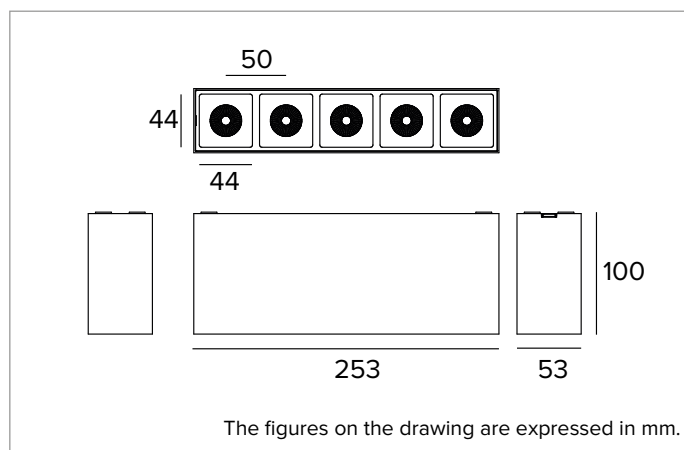

SOURCE

High efficiency Chip on Board LED Ra90.

Energy efficiency class: F

Nominal power: 30W

Nominal flux: 3955lm

Colour rendering index: 90

Rf: 92

Rg: 101

CCT nominal: 3000K

SDCM: 2

Lifetime (L80/B10): >50000h tq +25°C

ILLUMINOTECHNICAL CHARACTERISTICS

SP optic. Anodised aluminium reflector and black polycarbonate frame. The light is suitable for installation in work environments UGR<17 (EN12464-1).

Optic: REFLECTOR

Beam angles: SP

Optical efficiency: 78%

Fixture flux: 3090lm

Luminous efficacy: 89lm/W

Photobiological safety: Compliant with RG1 low risk group

MECHANICAL CHARACTERISTICS

Black painted die-cast aluminium body. 253x53mm version.

Colour and finish: Deep black

Dimensions: AxB=253x53mm

Weight: 1Kg

Version: 5X

Degree of protection: IP20

ELECTRICAL CHARACTERISTICS

Electronic ON-OFF driver integrated in the body of the fixture.

Fixture Power: 35W

Power supply: 220-240Vac 50/60Hz

Insulation Class: CLASS 1

Type of driver / Control: ON-OFF

Driver included: YES

Class F: YES

SAFE FLICKER: PstLM=<1 and SVM=<0.4 (IEC TR 61547-1 and IEC TR 63158), to ensure a more comfortable and safe light

Ambient temperature: 0°C / +25°C

INSTALLATION

Polycarbonate mounting system for ceiling installation.

NOTES

110-277Vac version available on request.

WARRANTY

5 years.

WARNING

Luminaire designed for disposal/recycling at end-of-life. Replaceable (LED only) light source by a professional. Replaceable control gear by a professional.

Due to the technological evolution of the electronic components, the data provided may be updated, and as such, confirmation must be requested during the order process.

Luminous flux and power supply have +/-10% tolerances with respect to the indicated value. tq +25°C (CIE 121).

We reserve the right to make technical changes.

Targetti Sankey S.r.l.
Via Pratese, 164
50145 Firenze - Italy
Tel: +39 055 37911
targetti.com
targetti@targetti.com

CCIAA Firenze
Share Capital:
€ 500.000,00
VAT N. (IT):
01537660480
R.E.A: FI-275656

TARGETTI